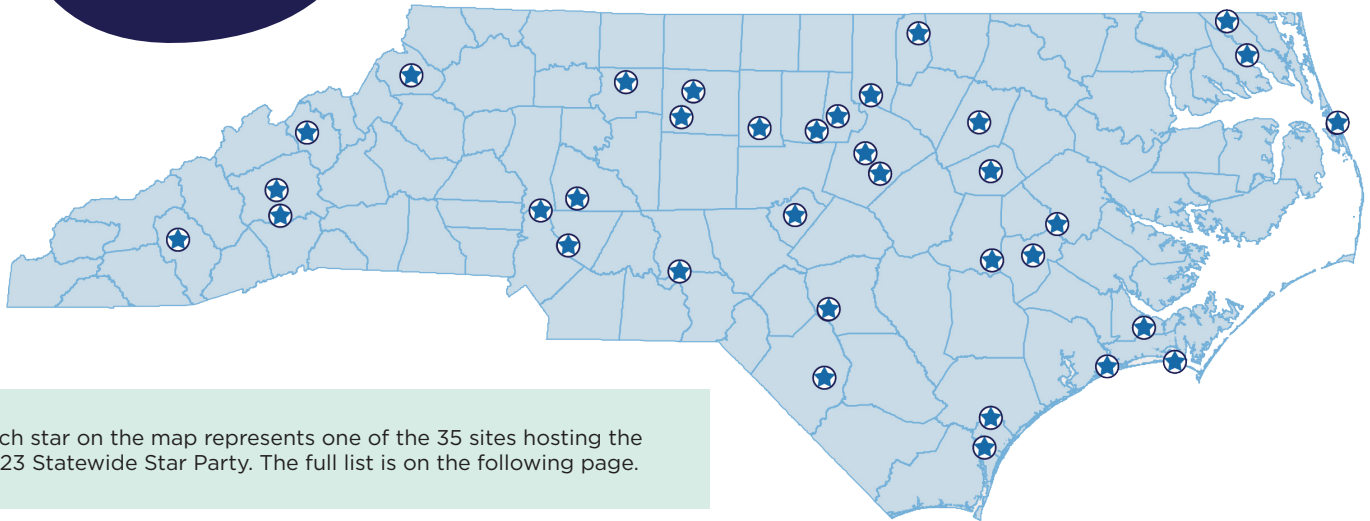

2023 Statewide Star Party

APRIL 21 AND 22, 2023

Each star on the map represents one of the 35 sites hosting the 2023 Statewide Star Party. The full list is on the following page.

Thanks to generous grant support from the North Carolina Space Grant, the 2023 North Carolina Science Festival will again feature the Statewide Star Party as a signature initiative.

During this eleventh annual Statewide Star Party, 35 hosts will offer public skywatching events across North Carolina on Friday, April 21, and Saturday, April 22, 2023. Star Party hosts include state and local parks, colleges and universities, planetariums, science centers, nature centers, and libraries. About 3,500 visitors are expected to participate.

This year's Star Party theme is "Celebrating the Night Sky." Hosts are provided with a Star Party kit of hands-on activities and NASA resources on this theme.

About NCSiFest

The North Carolina Science Festival is a month-long celebration of science that happens every April. Launched in 2010, the Festival is an initiative of UNC's Morehead Planetarium and Science Center and has grown into one of the largest celebrations of STEM in the world. The Festival highlights the educational, cultural, and financial impact of science in our state. Through hands-on activities, science talks, lab tours, nature experiences, expos, exhibits, and performances, the Festival engages a wide range of public audiences while inspiring future generations. Find out more at ncscifest.org.